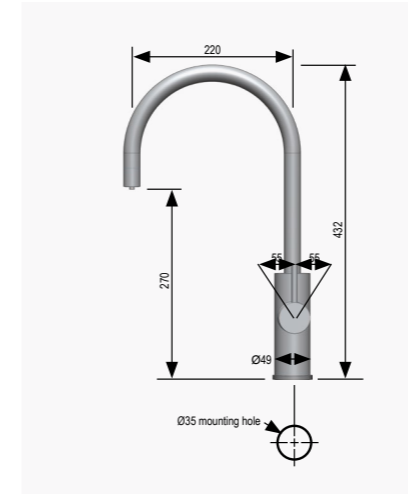

"The chilled water encourages me to drink more water and the instant boiling water makes cooking processes so quick."

Pip McCormac

HydroTap dimensions

CLASSIC

ARC

CUBE

Mixer Tap dimensions

ARC MIXER

All dimensions nominal, in mm
Disclaimer: for full installation details please refer to the installation instructions which can be found on the website.

Command centre dimensions

FILTERED **BOILING** | CHILLED | SPARKLING