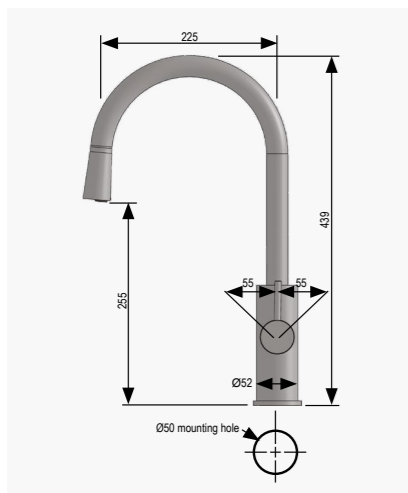

ALL-IN-ONE ARC