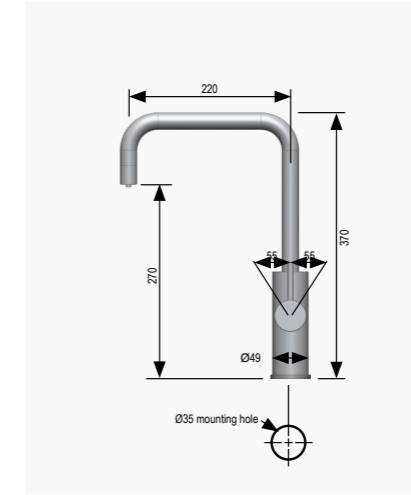

"The chilled water encourages me to drink more water and the instant boiling water makes cooking processes so quick."

Pip McCormac

HydroTap dimensions

CLASSIC

ARC

CUBE

Mixer Tap dimensions

ARC MIXER

All dimensions nominal, in mm
Disclaimer: for full installation details please refer to the installation instructions which can be found on the website.

Command centre dimensions

FILTERED **BOILING** | CHILLED | SPARKLING