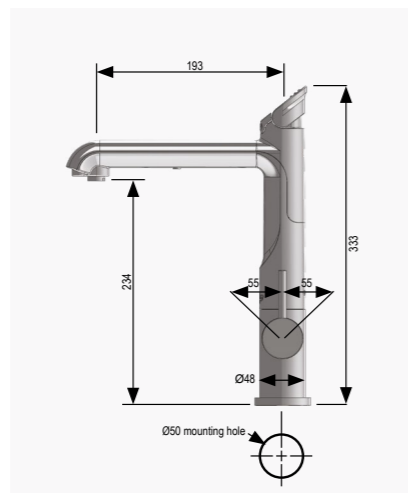

ALL-IN-ONE CLASSIC