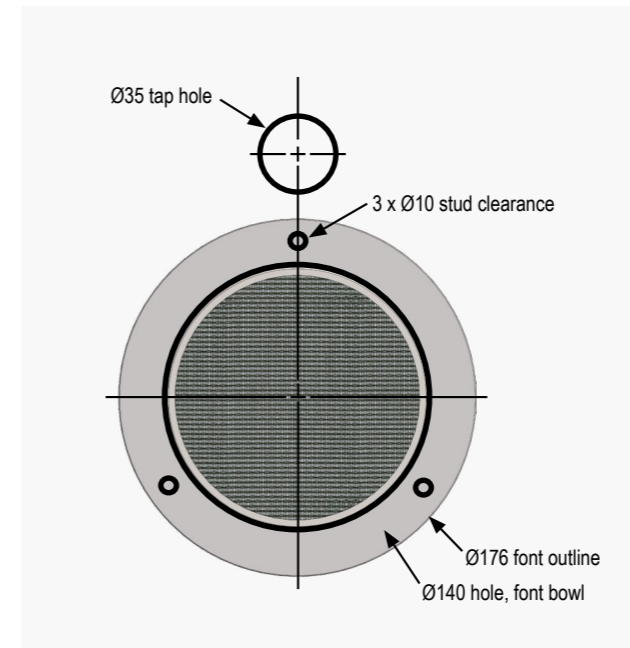

HydroTap font dimensions

STANDALONE FONT FOR ARC AND CUBE