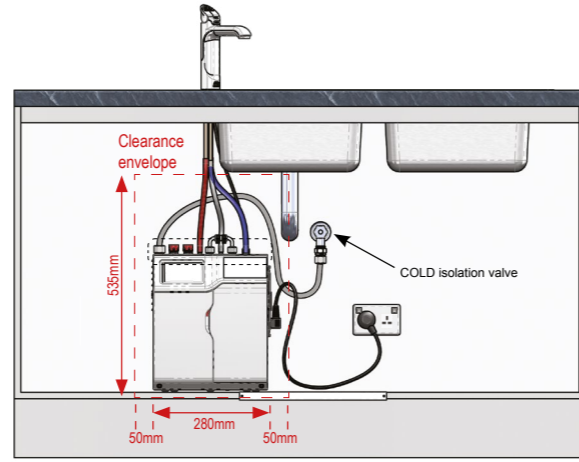

"The chilled water encourages me to drink more water and the instant boiling water makes cooking processes so quick."

Pip McCormac

HydroTap dimensions

CLASSIC

ARC

CUBE

Mixer Tap dimensions

ARC MIXER

All dimensions nominal, in mm
Disclaimer: for full installation details please refer to the installation instructions which can be found on the website.

Command centre dimensions

FILTERED **BOILING** | CHILLED | SPARKLING