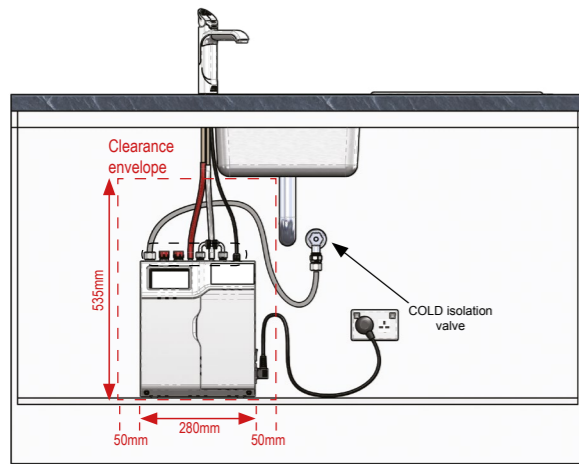

All dimensions nominal, in mm
Disclaimer: for full installation details please refer to the installation instructions which can be found on the website.

Command centre dimensions

FILTERED **BOILING** | CHILLED | SPARKLING

FILTERED **BOILING** | CHILLED

FILTERED **BOILING**

All dimensions nominal, in mm
E&O: Whilst we make every effort to ensure that all details published are correct, no responsibility will be accepted for errors and omissions.