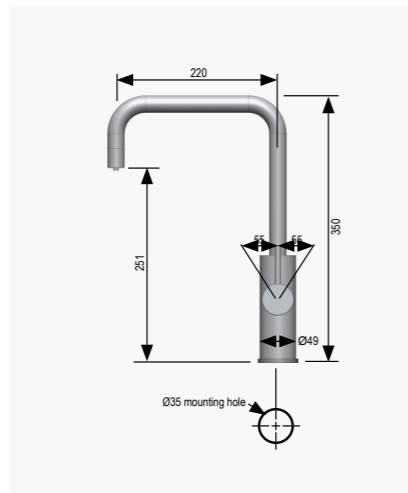

CELSIUS CUBE