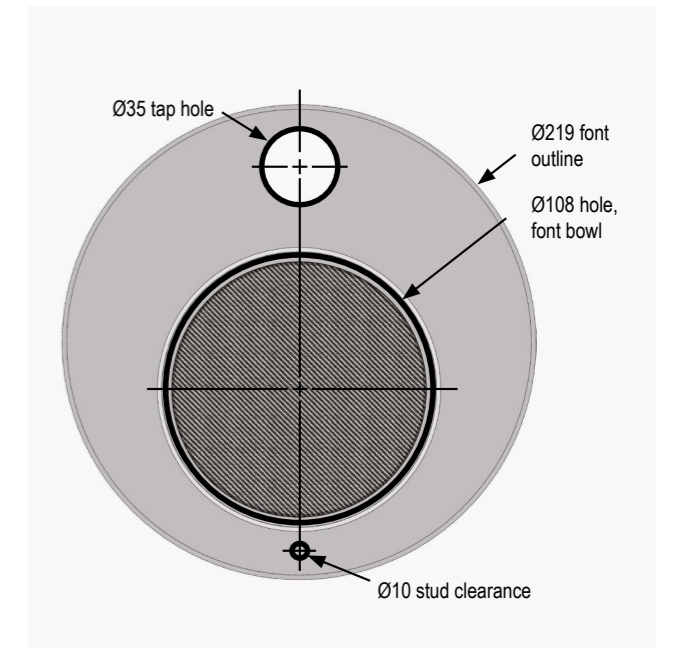

INTEGRATED FONT FOR CLASSIC

All dimensions nominal, in mm
Disclaimer: for full installation details please refer to the installation instructions which can be found on the website.