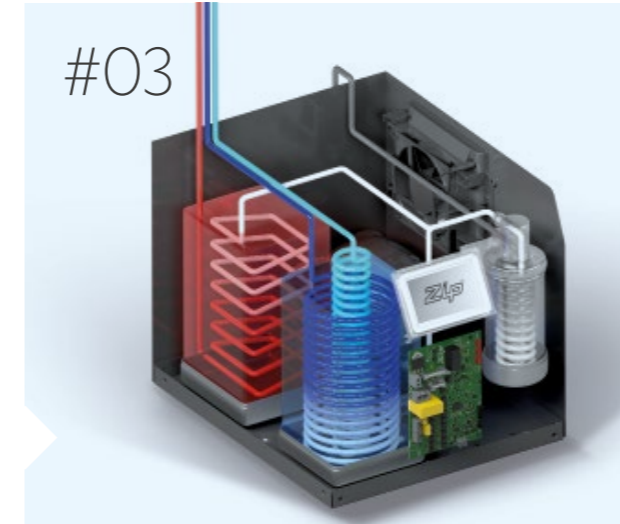

#03 Smart, innovative technology

To save energy, the HydroTap features a lux sensor that automatically puts the command centre to sleep when lights go out at night, waking up again as light levels increase in the morning. A programmable timer also allows you to pre-set 'power on' and 'power off' times, saving energy during periods of low or non-usage.