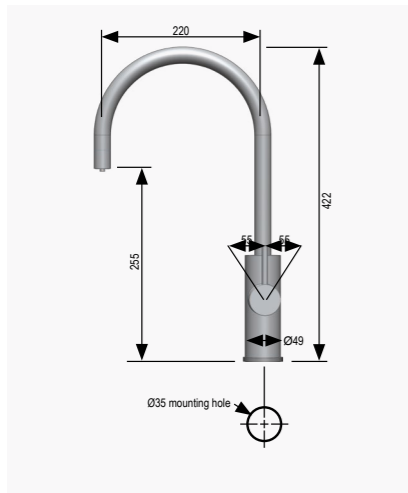

CELSIUS ARC