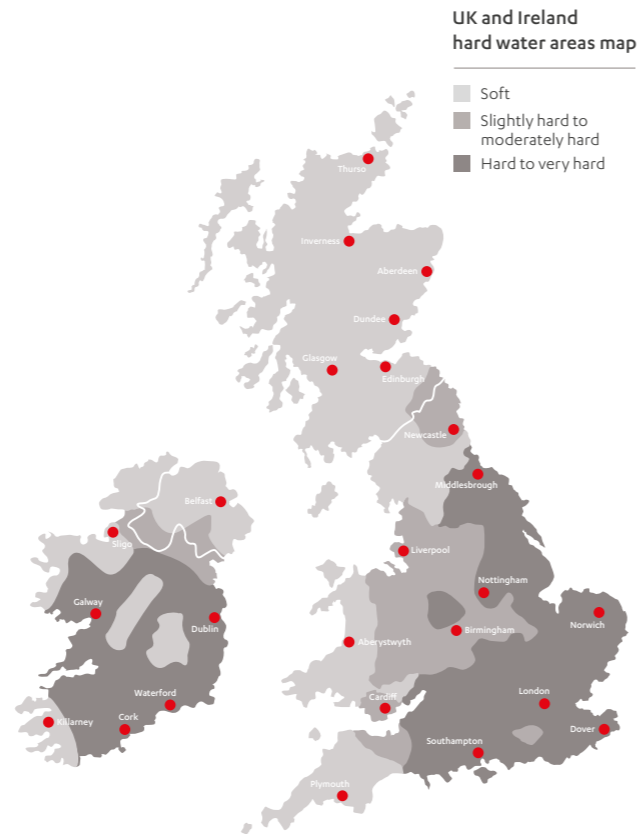

Limescale filters

Zip Water UK's range of filters transform ordinary water into a form that everyone will love. Our MicroPurity filtration technology is the most advanced on the market, producing crystal clear, great tasting water, free from odours and contamination including sediment, chlorine, heavy metals like lead, microplastics, bacteria and parasites (such as cryptosporidium and giardia).

We also recommend that those who live in a hard water area use a limescale prevention filter to ensure the ongoing performance and longevity of their Zip system. Our HydroCare Plus plan manages this for the customer, along with annual filter changes and servicing. Find out more about HydroCare on page 28. Otherwise, customers can contact us to order filter replacements and we will deliver them direct to their door.

Do you live in a hard water area?

The benefits of limescale filtration

You may have experienced limescale build-up in kettles due to hard water – a fact of life in the UK. This chalky deposit not only reduces the quality of hot drinks in terms of taste and appearance, it also decreases the system's performance and can ultimately result in breakdown.

To ensure your Zip product continues to operate at peak performance, we recommend using a limescale filter. This is essential in areas where the water hardness level is above 180ppm. If you're not sure about the water hardness in your area, our team will be able to help.

The benefits of limescale filtration:

- Improves the taste and appearance of your drinks
- Increases the longevity of your HydroTap
- Reduces maintenance costs
- Maintains the performance of your HydroTap in terms of flow rate and heat transfer.

Filters and CO₂

To guarantee that your HydroTap delivers pure-tasting, crystal clear water throughout its life, you'll need to ensure the filter is replaced on an annual basis.

Your Zip HydroTap will notify you when the filter replacement is due. The change filter light will flash white once per minute until the filter has been replaced, and the filter percentage will show 0% on the home screen of your command centre.

If you own a Zip product that dispenses sparkling water, you will also need to replace the CO₂ canister when it runs out.

Filters and CO₂ refills can be purchased directly from Zip Water, either online or via telephone.