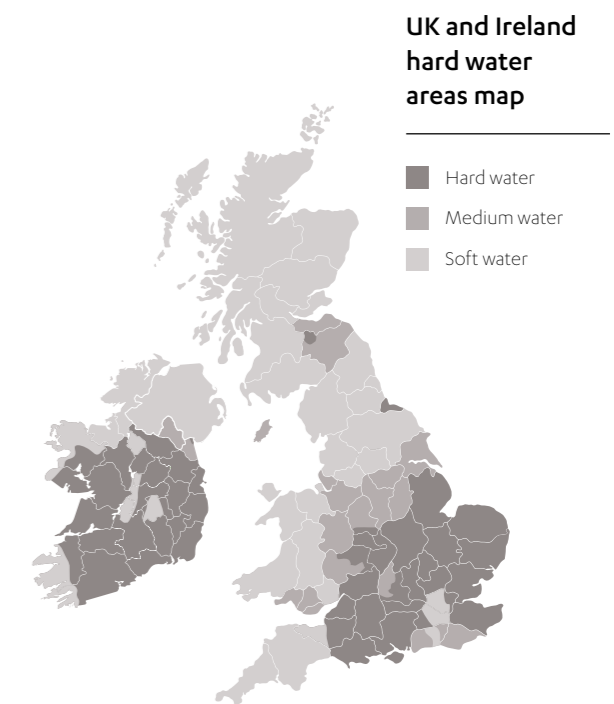

93701

Zip 0.2 Micron Residential Filter (for G4 models)

Our high performance 0.2 micron MicroPurity filter gives you the safest, cleanest and purest tasting water available. Delivering 25 times better filtration than a standard water filter jug, it expertly removes contaminants greater than 0.2 micron.