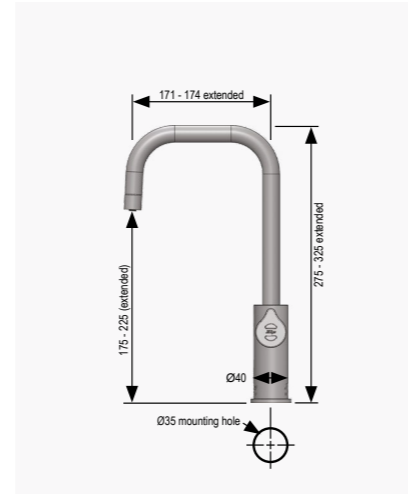

"The chilled water encourages me to drink more water and the instant boiling water makes cooking processes so quick."

Pip McCormac

HydroTap dimensions

CLASSIC

ARC

CUBE

Mixer Tap dimensions

ARC MIXER

All dimensions nominal, in mm
Disclaimer: for full installation details please refer to the installation instructions which can be found on the website.

Command centre dimensions

FILTERED **BOILING** | CHILLED | SPARKLING