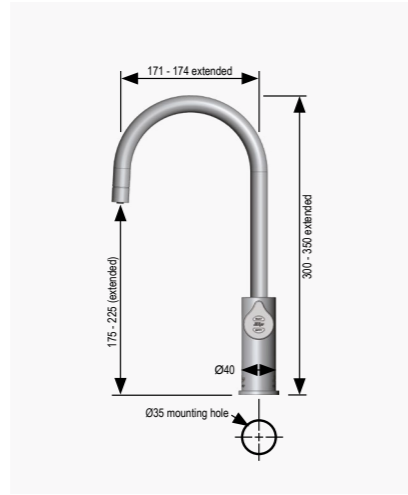

"The chilled water encourages me to drink more water and the instant boiling water makes cooking processes so quick."

Pip McCormac

HydroTap dimensions

CLASSIC

ARC

CUBE

Mixer Tap dimensions

ARC MIXER