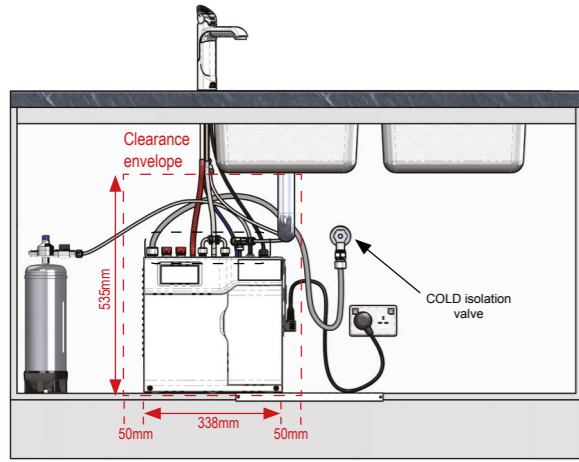

All dimensions nominal, in mm
Disclaimer: for full installation details please refer to the installation instructions which can be found on the website.

Command centre dimensions

FILTERED **BOILING** | CHILLED | SPARKLING