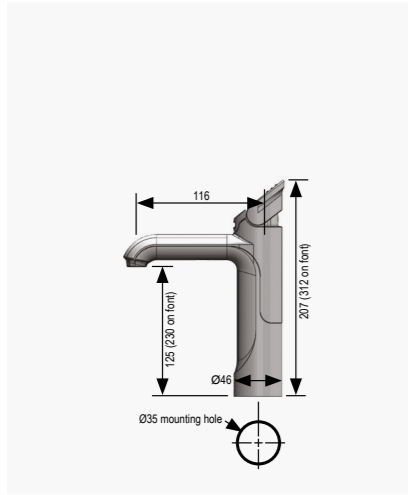

HydroTap dimensions

CLASSIC