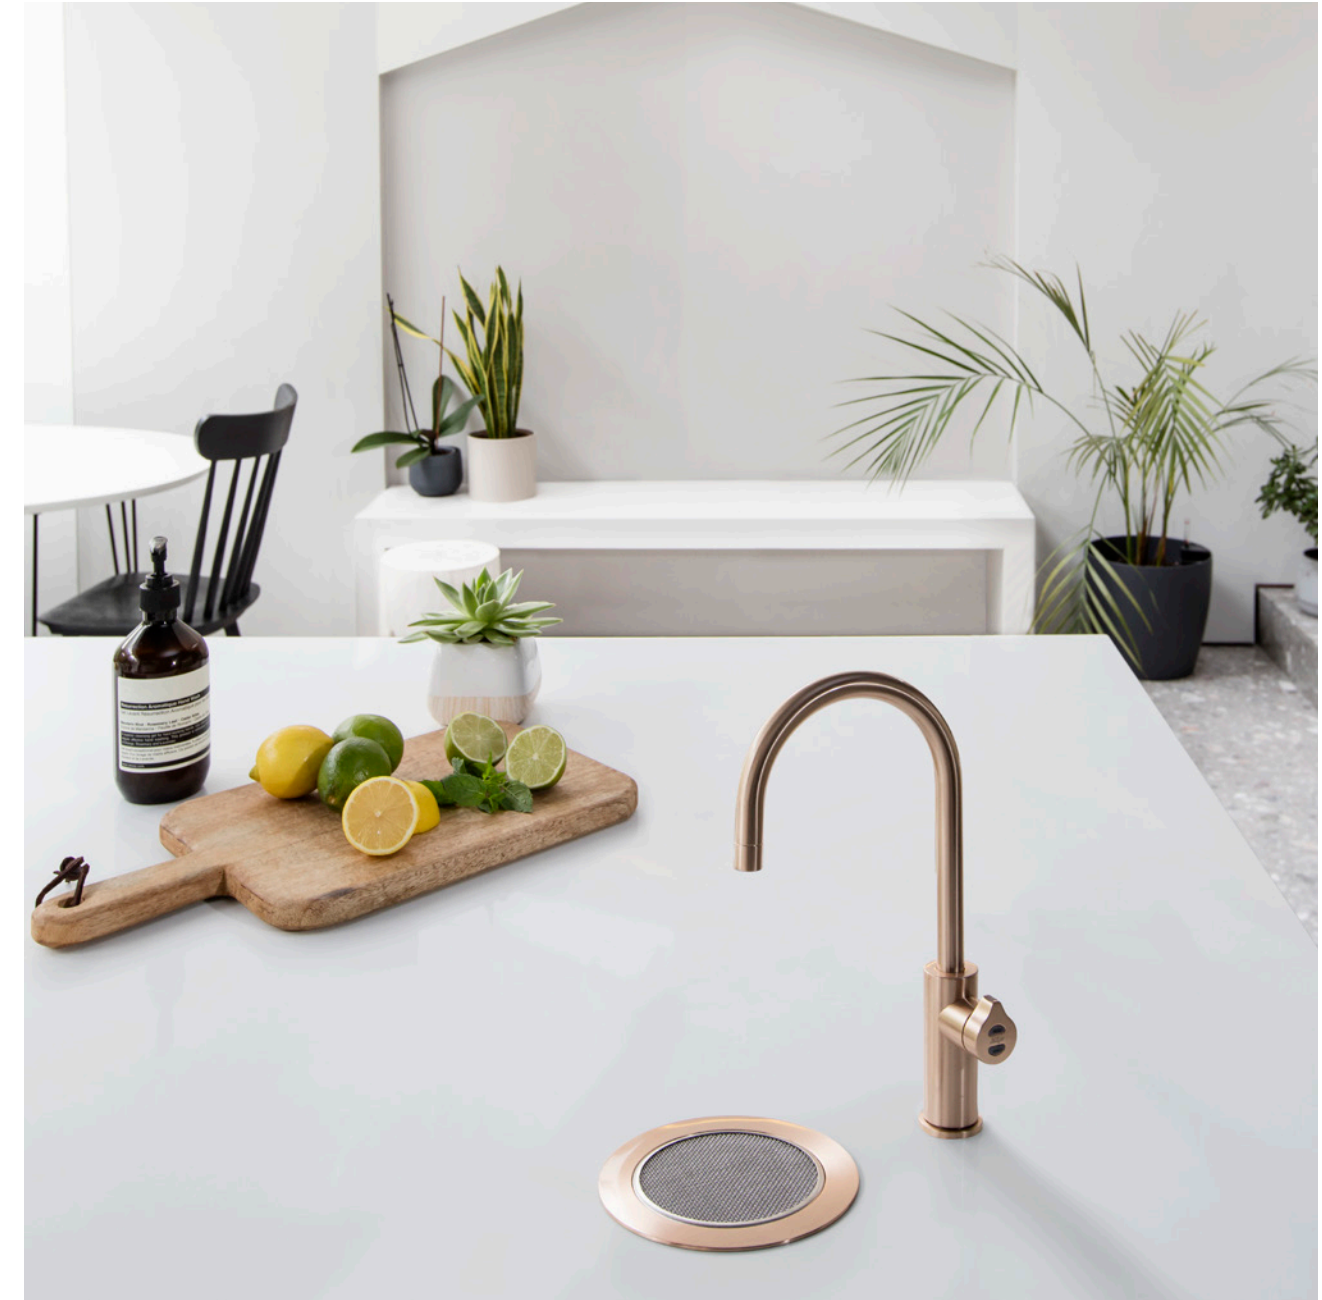

Zip HydroTap Arc in rose gold